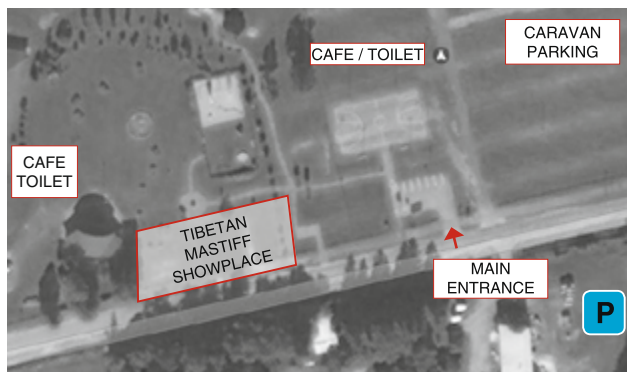

← SHOWPLACE SCHEME / LOCATION SCHEME ↓