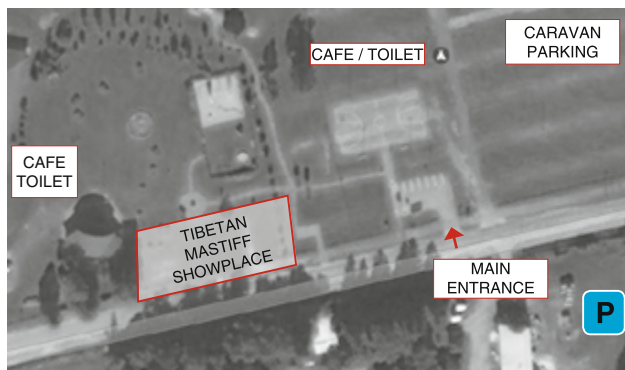

← SHOWPLACE SCHEME / LOCATION SCHEME ↓